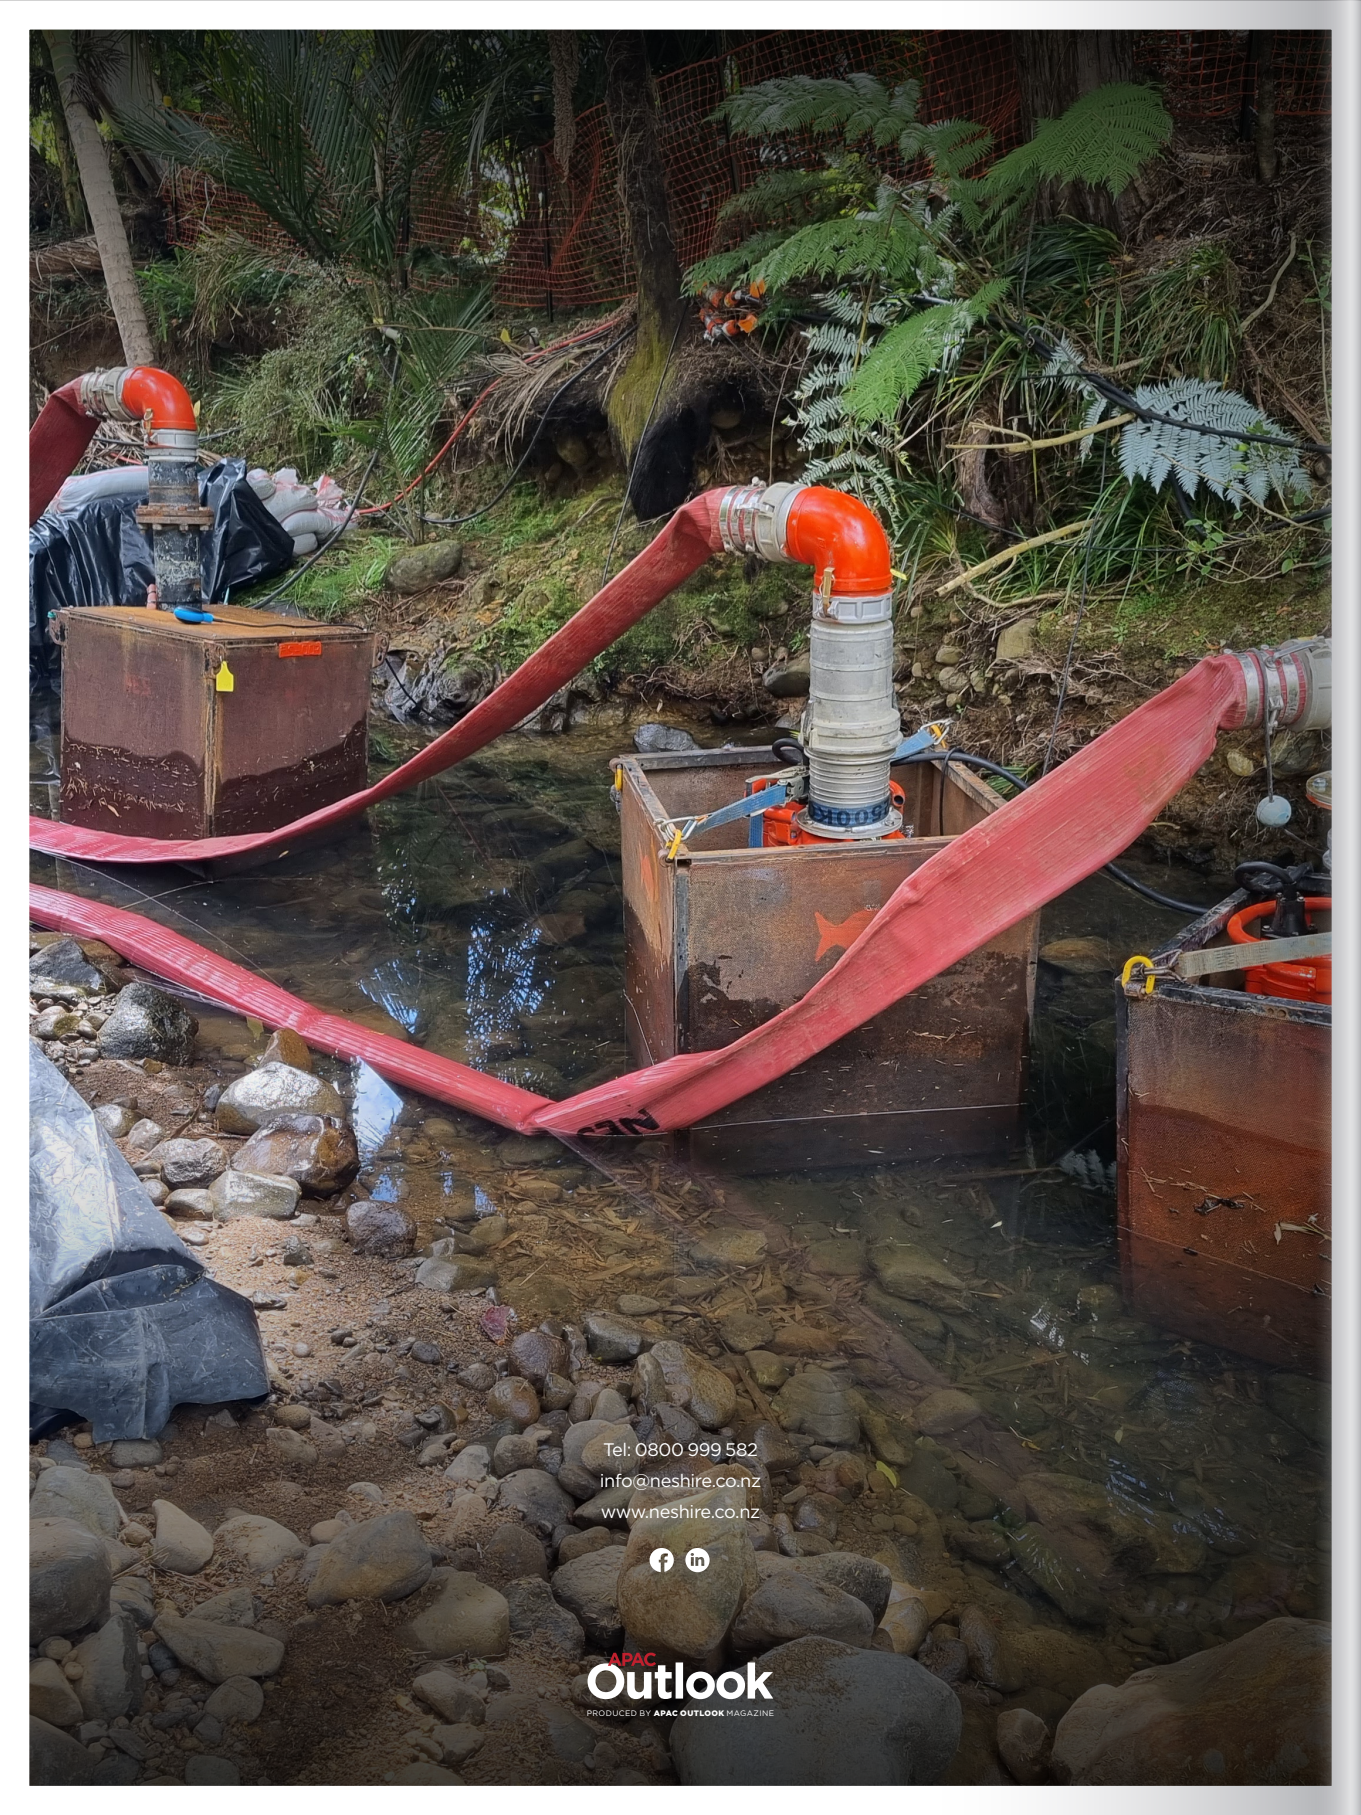

Tel: 0800 999 582

info@neshire.co.nz

www.neshire.co.nz

APAC
Outlook
PRODUCED BY APAC OUTLOOK MAGAZINE